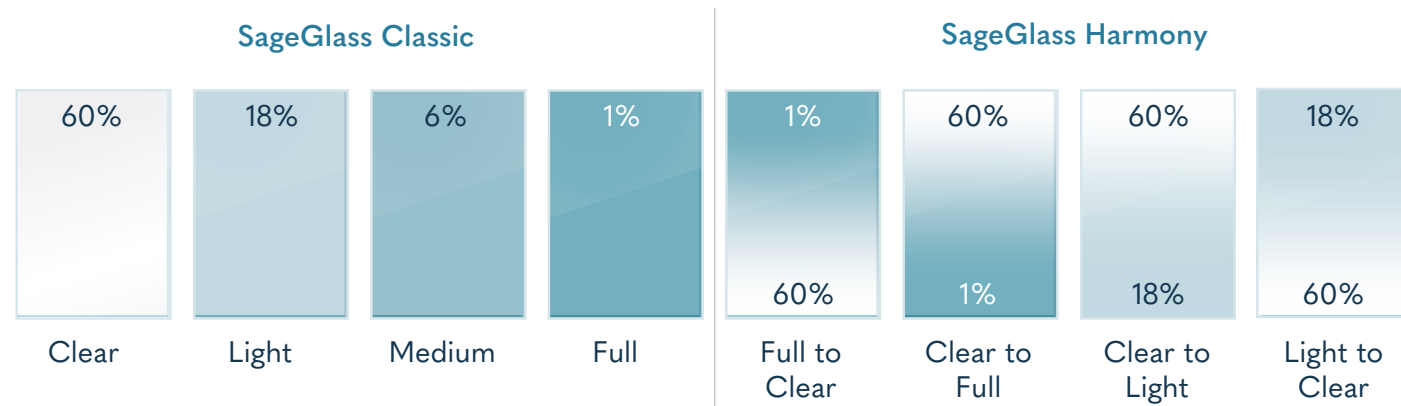

The Harmony Advantage

While all smart windows keep occupants cool and comfortable without obstructing views or compromising design, only SageGlass Harmony® can deliver:

- Gradual, gradient tinting provides targeted glare control where you need it
- Improved intense glare management, up to 30% better than traditional electrochromic glazing
- Maximized daylight with improved interior color rendering and circadian lighting
- Capable of both uniform and gradient tinting

Gradient Tinting in Action

In studies performed at the Saint-Gobain North American headquarters, research proves that:

- In extreme conditions, SageGlass Harmony managed intense glare 30% better than traditional electrochromic solutions.
- SageGlass Harmony outperformed traditional, electrochromic glazing in meeting or exceeding recommended levels of circadian stimulus (CS).

“Across all parameters and outcomes investigated, there was a positive and significantly better performance of the gradient-tinted electrochromic glazed façade. There were sizeable improvements in visual comfort, thermal comfort, and circadian light entrainment over all other glazing technologies tested.”

The most versatile dynamic glazing solution available, SageGlass Harmony® offers eight unique tint states, including four natural gradient tint states as well as four standard, uniform tint states. The SageGlass intelligent algorithm chooses between these tint states based on weather conditions at a given moment in time.